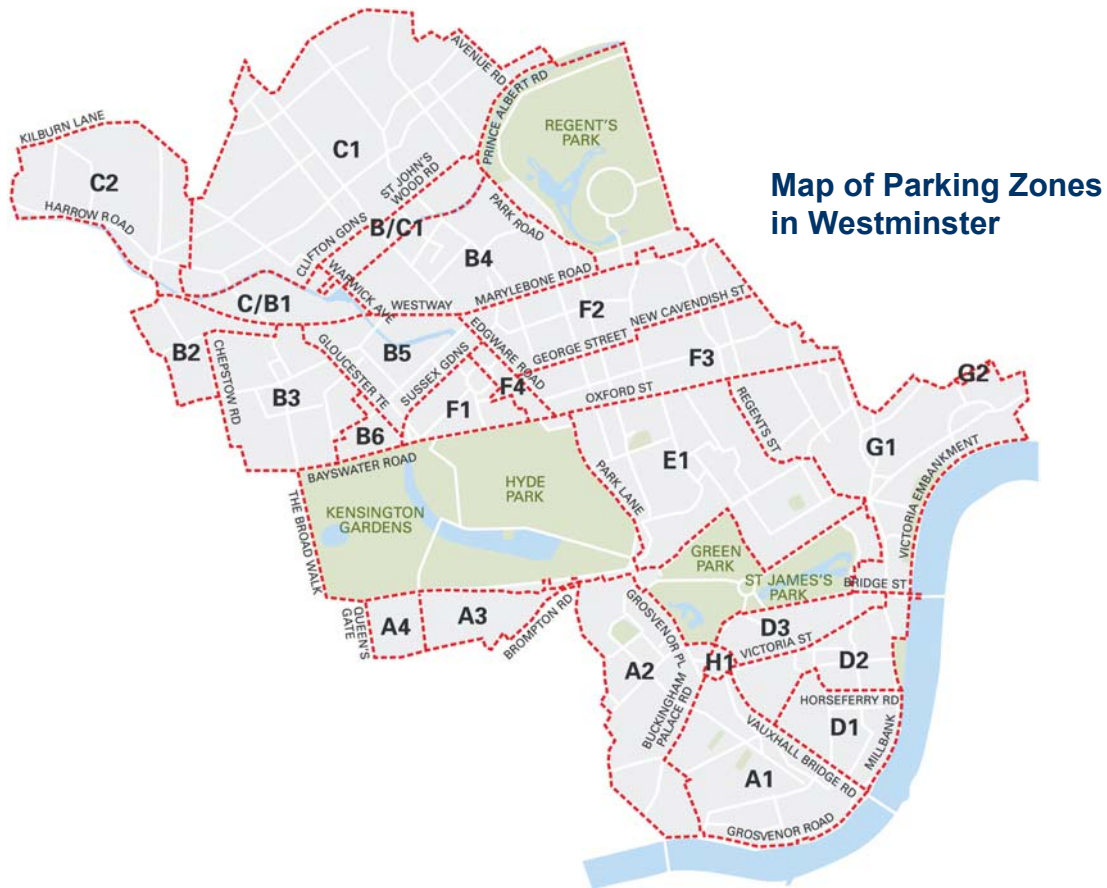

# List of Disabled Blue Badge Parking Bays in Westminster

**Map of Parking Zones in Westminster**

## Parking Zone A Belgravia, Pimlico, Knightsbridge

Street Name	Spaces	Side of Road
Bridge Place	2	North-West
Chichester Street	1	South
Lupus Street	1	South
Tachbrook Street	1	South-West
Warwick Way	1	South-East
Wilton Road	1	South-West
Belgrave Square	1	South-East
Chapel Street	1	North-West
Chelsea Bridge Road	1	North-West
Elizabeth Street	3	South-West
Grosvenor Gardens	2	South-West
Grosvenor Gardens	2	North-East
Knightsbridge	1	South
Lancelot Place	1	North-East
Kensington Gore	1	West

## Parking Zone B Bayswater, Marylebone, Maida Vale

Street Name	Spaces	Side of Road
Blomfield Road	1	South-East
Chepstow Road	1	East
Hallfield Estate	1	North-East
Hallfield Estate	1	North
Hallfield Estate	1	North-East
Leinster Square	2	West
Queensway	1	South-East
Queensway	1	South-East
Queensway	1	East
Queensway	1	East
Queensway	1	West
Westbourne Park Road	1	North
Westbourne Park Villas	1	South-West
Boscobel Street	1	South-East
Gateforth Street	3	South-West
Penfold Street	1	North-East
Penfold Street	3	South-West
Salisbury Street	1	North-East
Eastbourne Terrace	1	South-West
Eastbourne Terrace	1	South-West
London Street	5	South-West
South Wharf Road	3	North-West
Winsland Street	4	North-West
Alfred Road	2	South-East

**Parking Zone D**  
**Victoria, Westminster**

Street Name	Spaces	Side of Road
Atterbury Street	3	North-East
Erasmus Street	1	North-West
Herrick Street	2	South-East
Horseferry Road	1	South
Horseferry Road	1	South
Millbank	2	
Vincent Square	2	South-West
Vincent Square	1	North-East
Vincent Street	1	North
Vincent Street	1	North
Ambrosden Avenue	1	South-West
Great Peter Street	1	North
Great Peter Street	2	South
Howick Place	2	North-West
Little Smith Street	1	North
Smith Square	1	South
Smith Square	1	North
Broadway	1	North
Matthew Parker Street	2	North
Old Queen Street	1	North
Palace Street	1	North-East
Queen Anne's Gate	1	North
Spenser Street	1	South-West